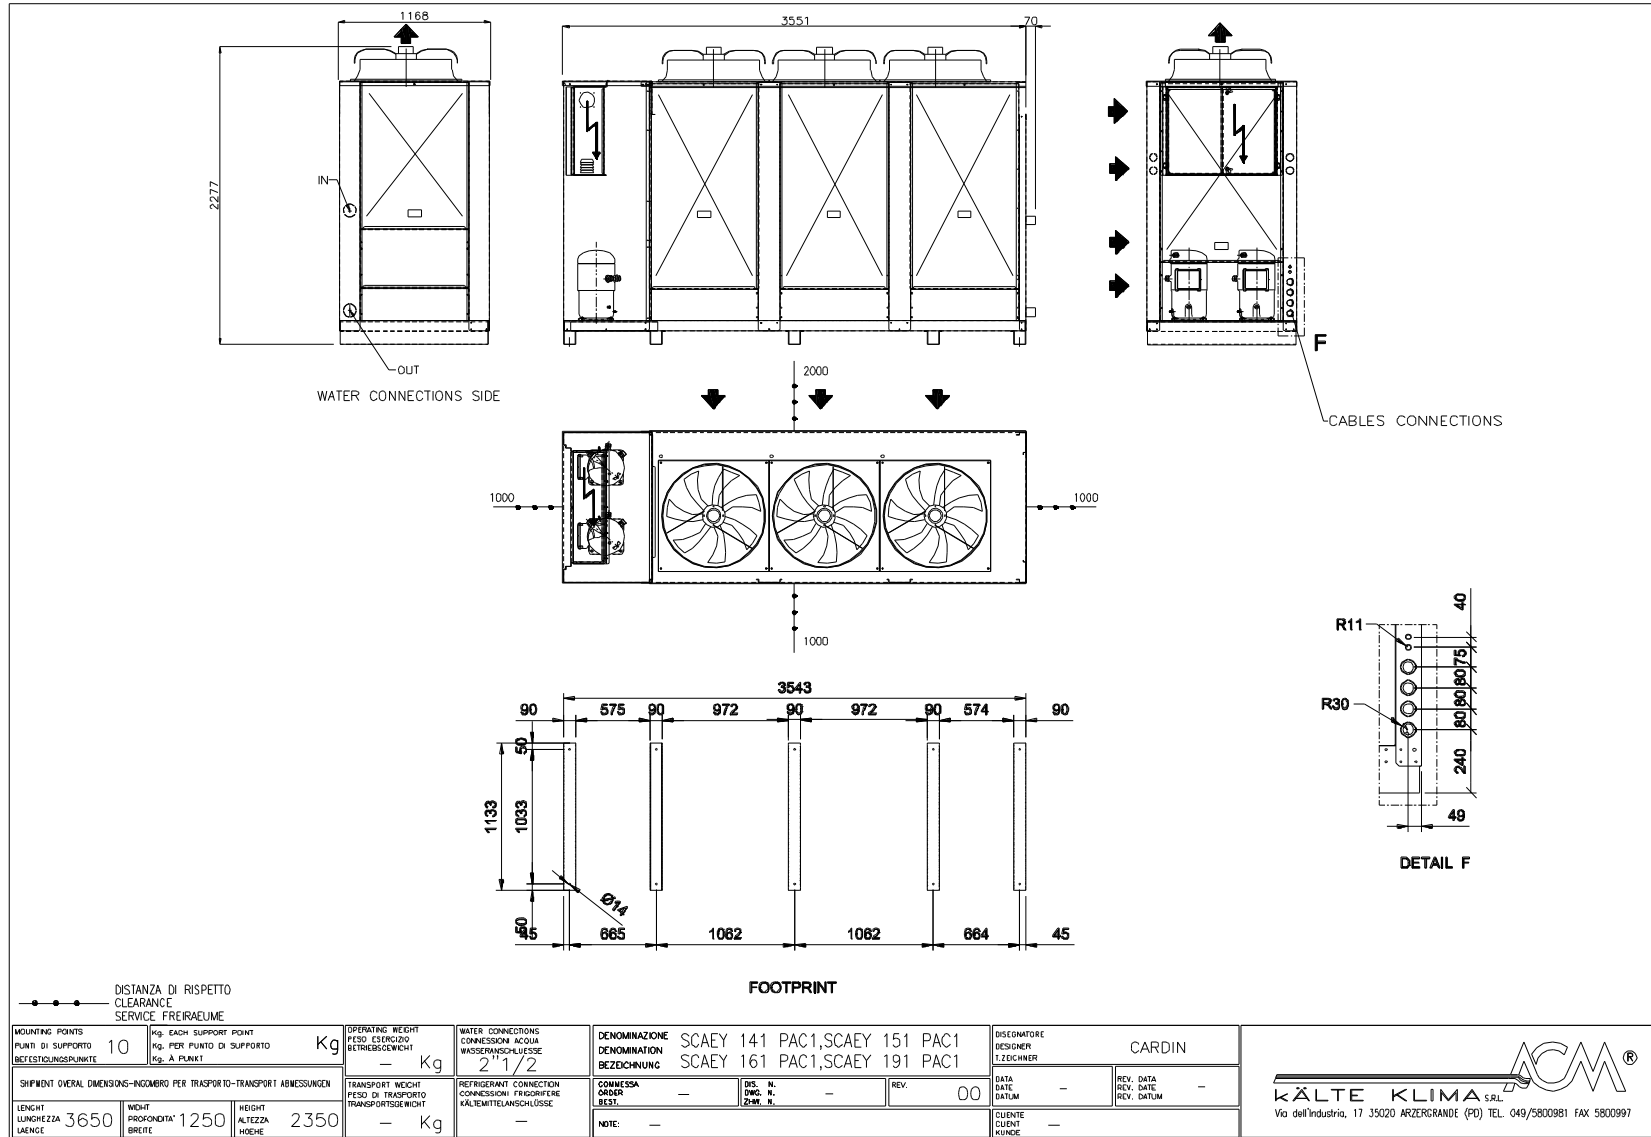

DIMENSIONAL DRAWING

Clearances and points' support

A.C.M. Kälte Klima S.r.l.

Società con Unico Socio

Via dell'Industria, 17 - 35020 Arzergrande (PD) Italy

Tel. +39.049.5800981 (r.a.) Fax. +39.049.5800997 www.acmonline.it - info@acmonline.it